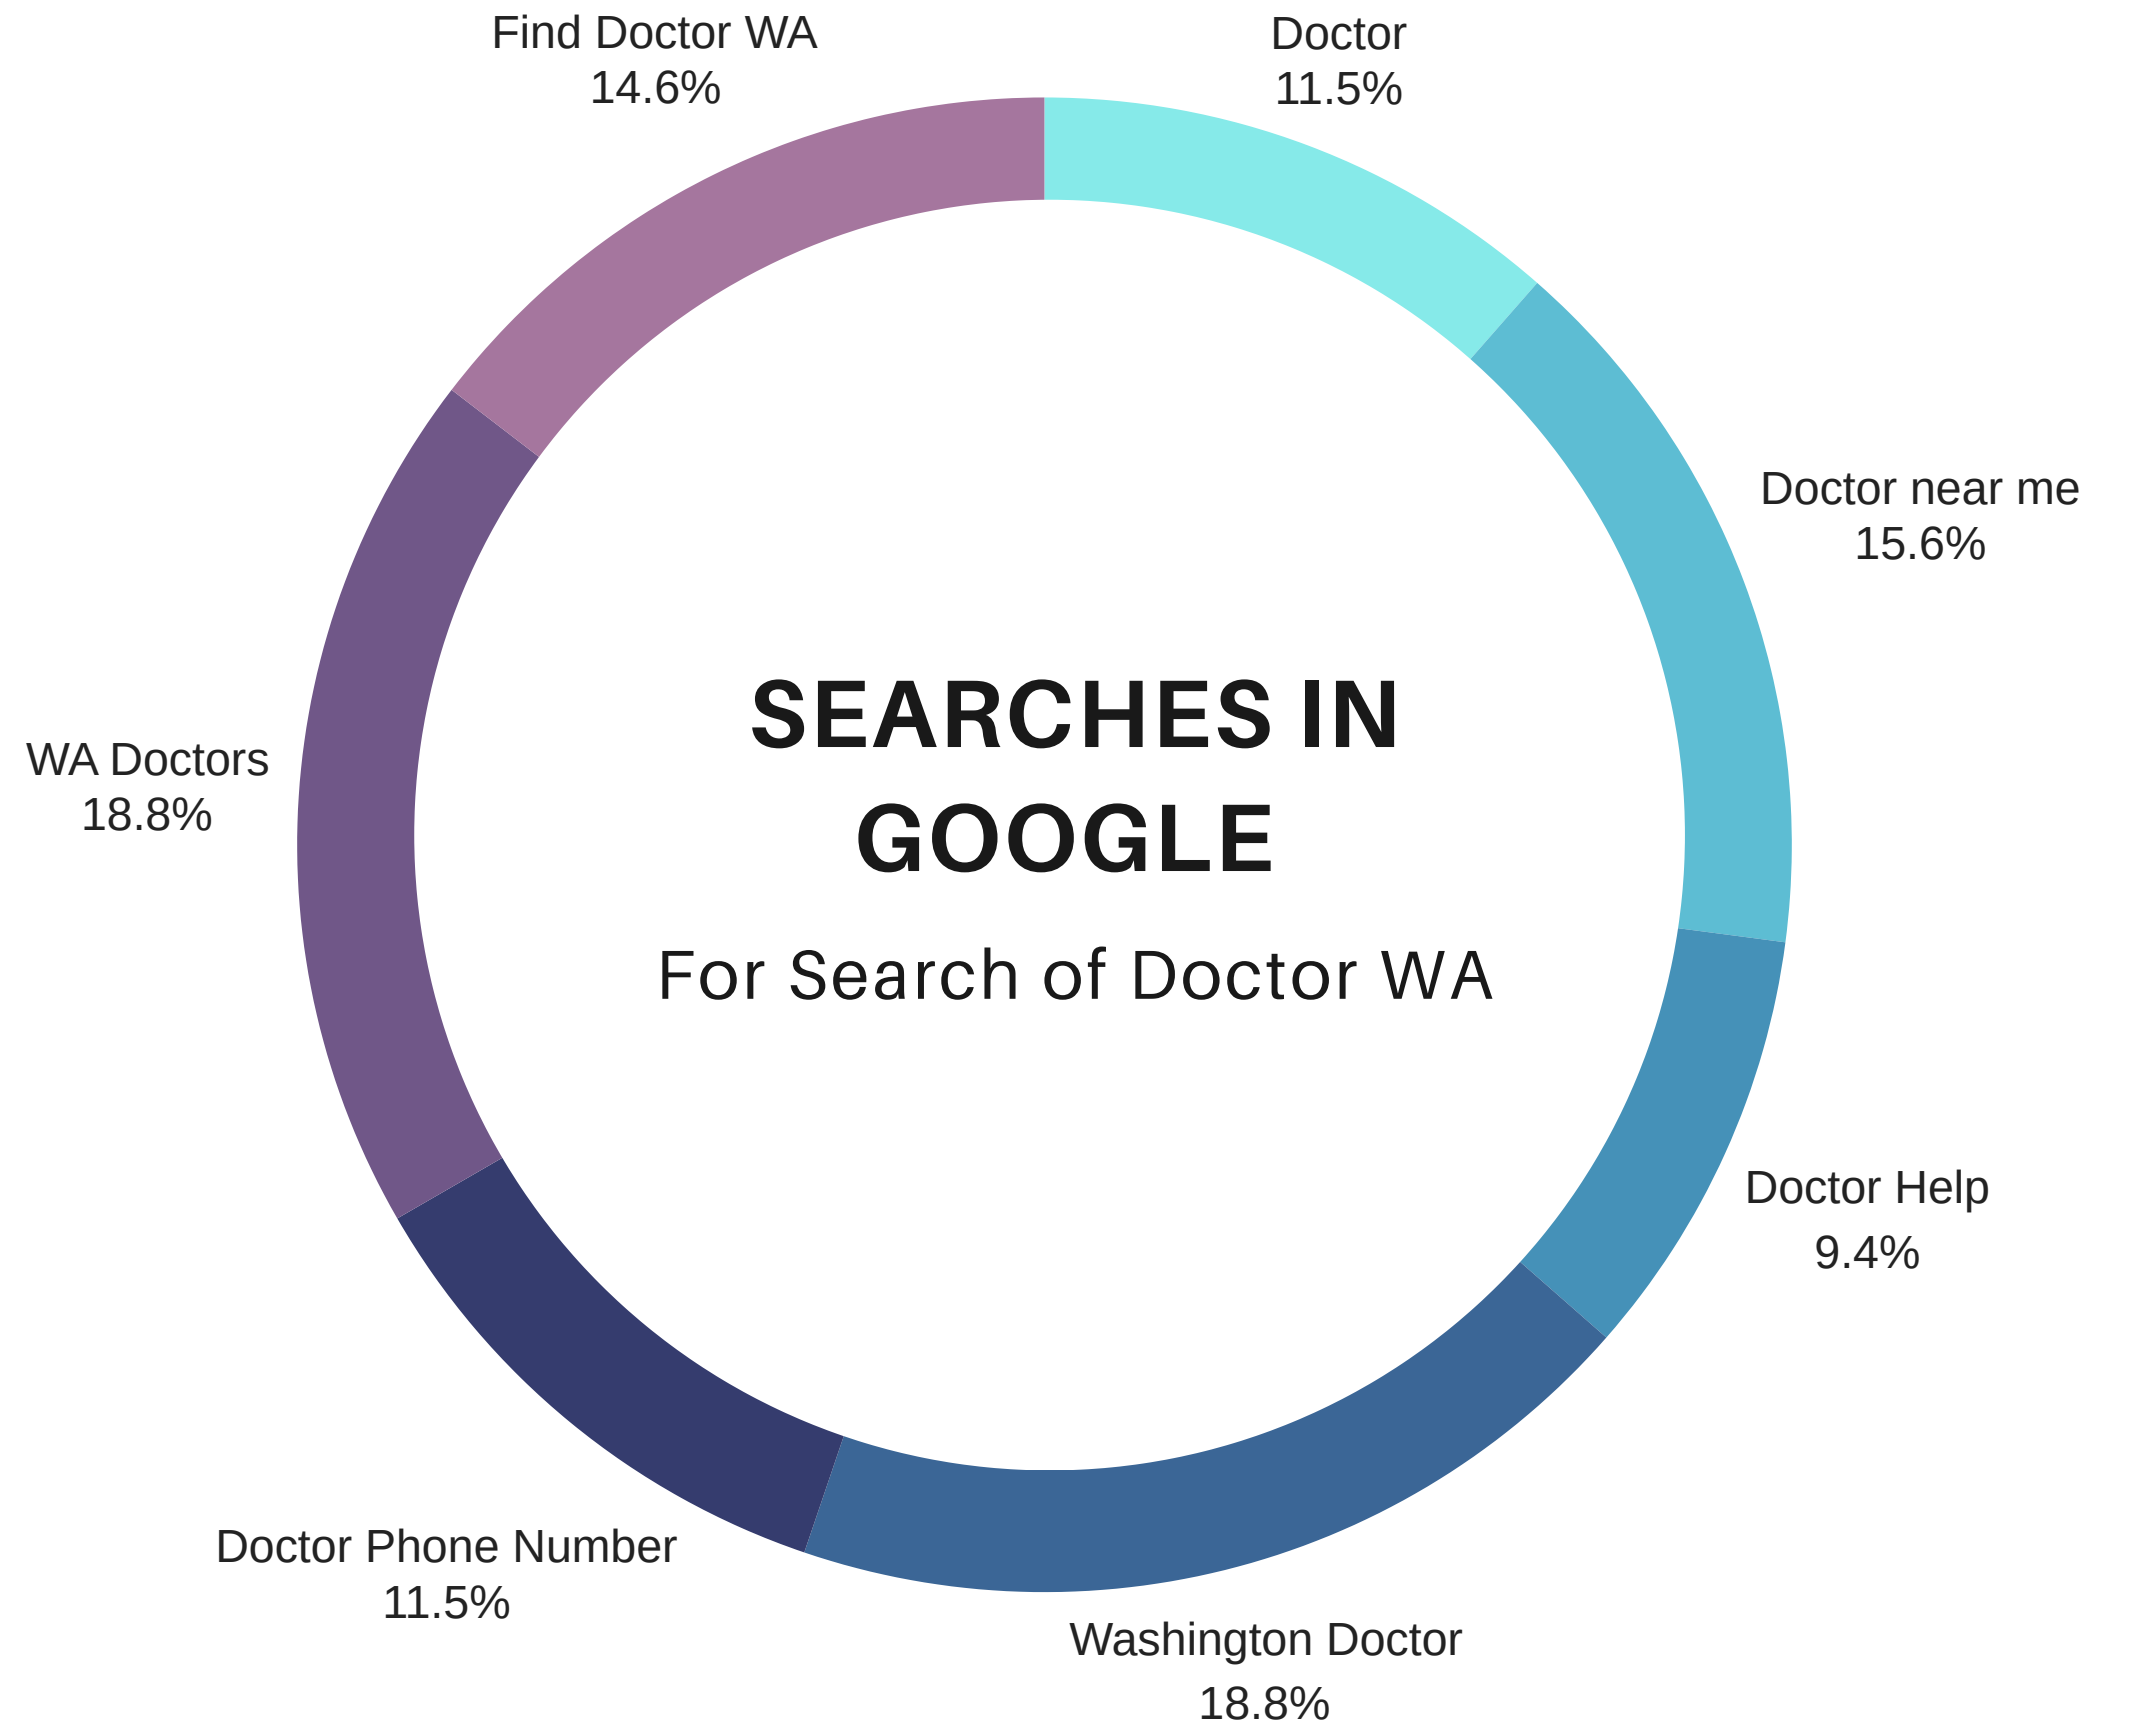

# The Power Learner Tree Box Research

7 Days Research for Doctors in Washington USA

# GOOGLE TRENDS MARCH 2025

Screen Shot

Doctors  
Search term

+ Compare

Washington

Past 7 days

Health

Web Search

# ADVANTAGES OF VISUAL CHARTS